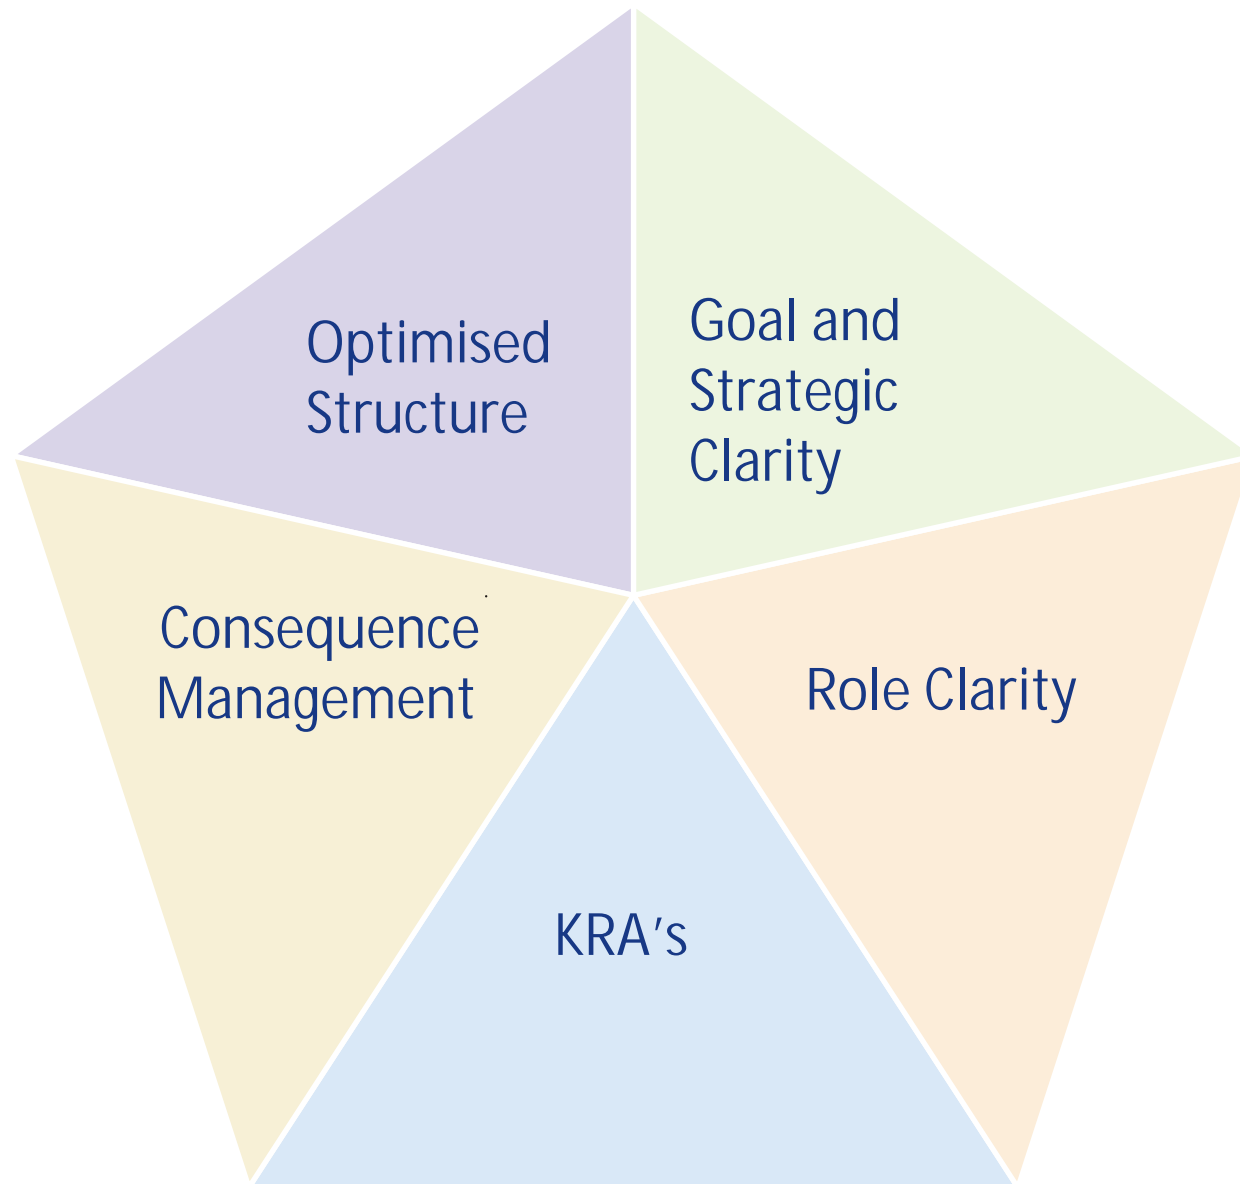

Vernalis

Performance Management

Systems Design and Implementation

Vernalis The logo graphic for Vernalis, featuring a stylized flower with an orange outline, a green stem, and a blue leaf.

PMS: Two Approaches

PMS Process Steps

| Balanced Scorecard

| Policy Deployment

Vernalis Projects

Mahindra & Mahindra (Tractor Division): Restructuring, PMS Design & Implementation covering 38 Units, 200 Roles, 1500 Managers

ITC : Restructuring, Role Redefinition, & Competency Mapping

India Medtronic: Restructuring and Role Clarity for the Sales Hierarchy

Johnson & Johnson: Production, Logistics, Sales & Mktg Functions

IMRB International: Structure & PMS for the entire Organisation