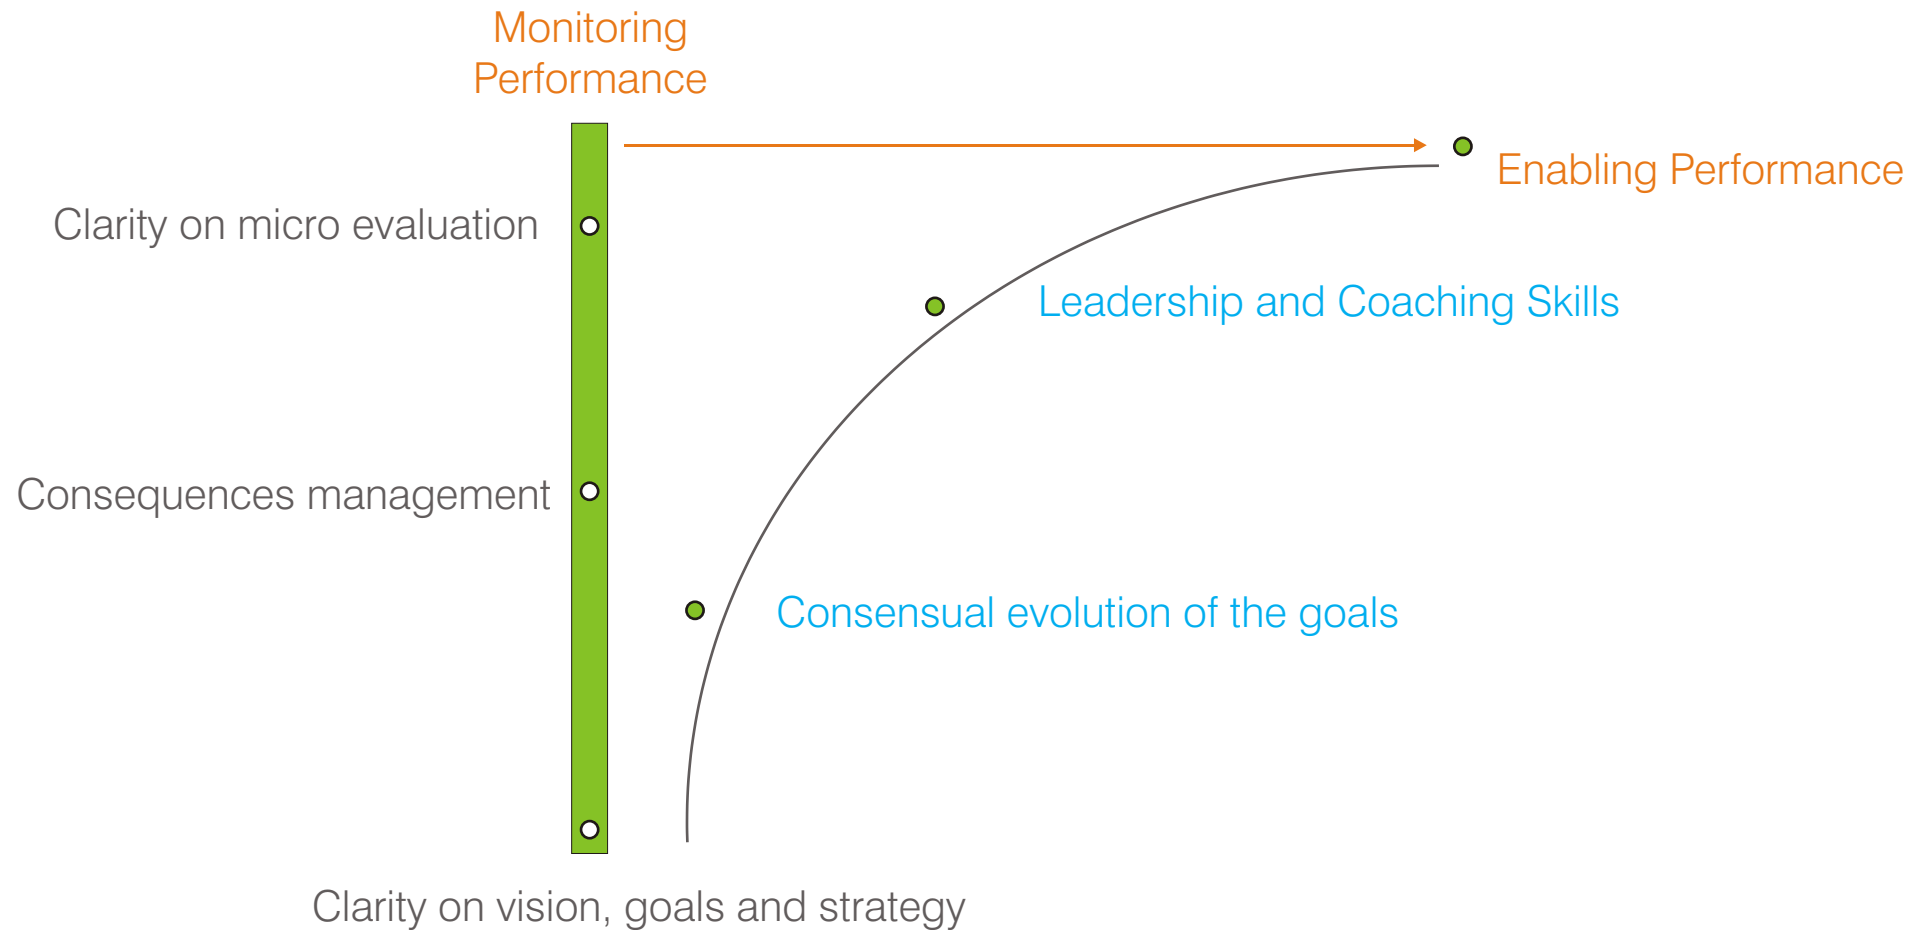

Vernalis

Performance Management

Systems Design and Implementation

Vernalis The logo graphic for Vernalis, featuring a stylized flower with an orange outline, a green stem, and a blue leaf.

PMS: Two Approaches

PMS Process Steps

| Balanced Scorecard

| Policy Deployment

Vernalis Projects

Mahindra & Mahindra (Tractor Division): Restructuring, PMS Design & Implementation covering 38 Units, 200 Roles, 1500 Managers

ITC : Restructuring, Role Redefinition, & Competency Mapping

India Medtronic: Restructuring and Role Clarity for the Sales Hierarchy

Johnson & Johnson: Production, Logistics, Sales & Mktg Functions

IMRB International: Structure & PMS for the entire Organisation